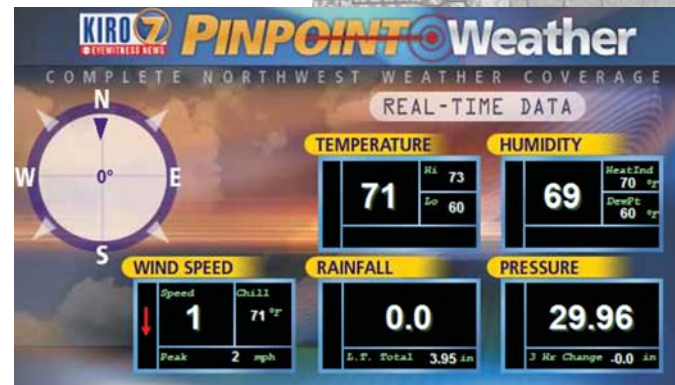

Pinpoint Weather at KIRO

Pinpointing real-time, local weather information

KIRO a step ahead of the competition

KIRO-TV in Seattle, Washington strives to be one of the best-broadcast stations in the Northwest. Receiving the Northwest Regional Emmy Award for Outstanding Daily Newscast and three regional Edward R. Murrow Awards for excellence in electronic journalism is only one of the ways they stay ahead of their competition. Always exploring ways to improve their news coverage, KIRO recently expanded their automated, real-time weather network, which enhances local coverage throughout their DMA during the weather broadcast.

Live, local information from throughout the viewing area

KIRO-TV chose Praxis Software and WeatherActive™ to provide a solution for their real-time, local weather needs. Using WeatherActive, 30 weather stations link up to form an innovative weather network that displays live information from each county and beyond – on-air and on the Web. The station has positioned weather sites from along the coast inland across the state. Business owner, John File from Seattle, is looking forward to the expansion of the KIRO local weather network program, "Washington is a diverse state with mountains in some sections and water almost surrounding other areas. The weather conditions in my neighborhood can be very different compared with my sister who lives near Mount Rainier. It will be great to see the weather from both our areas, as well as other counties throughout the state."

KIRO also implements additional web features so viewers can access the real-time data on the station's Web site. Check out <http://www.kirotv.com/pinpointweather/index.html> and then click on "Metro" to zoom in to view conditions around the city. With WeatherActive, KIRO can now provide live weather coverage from all the areas that are important to their viewers. Come see how we can help your station.